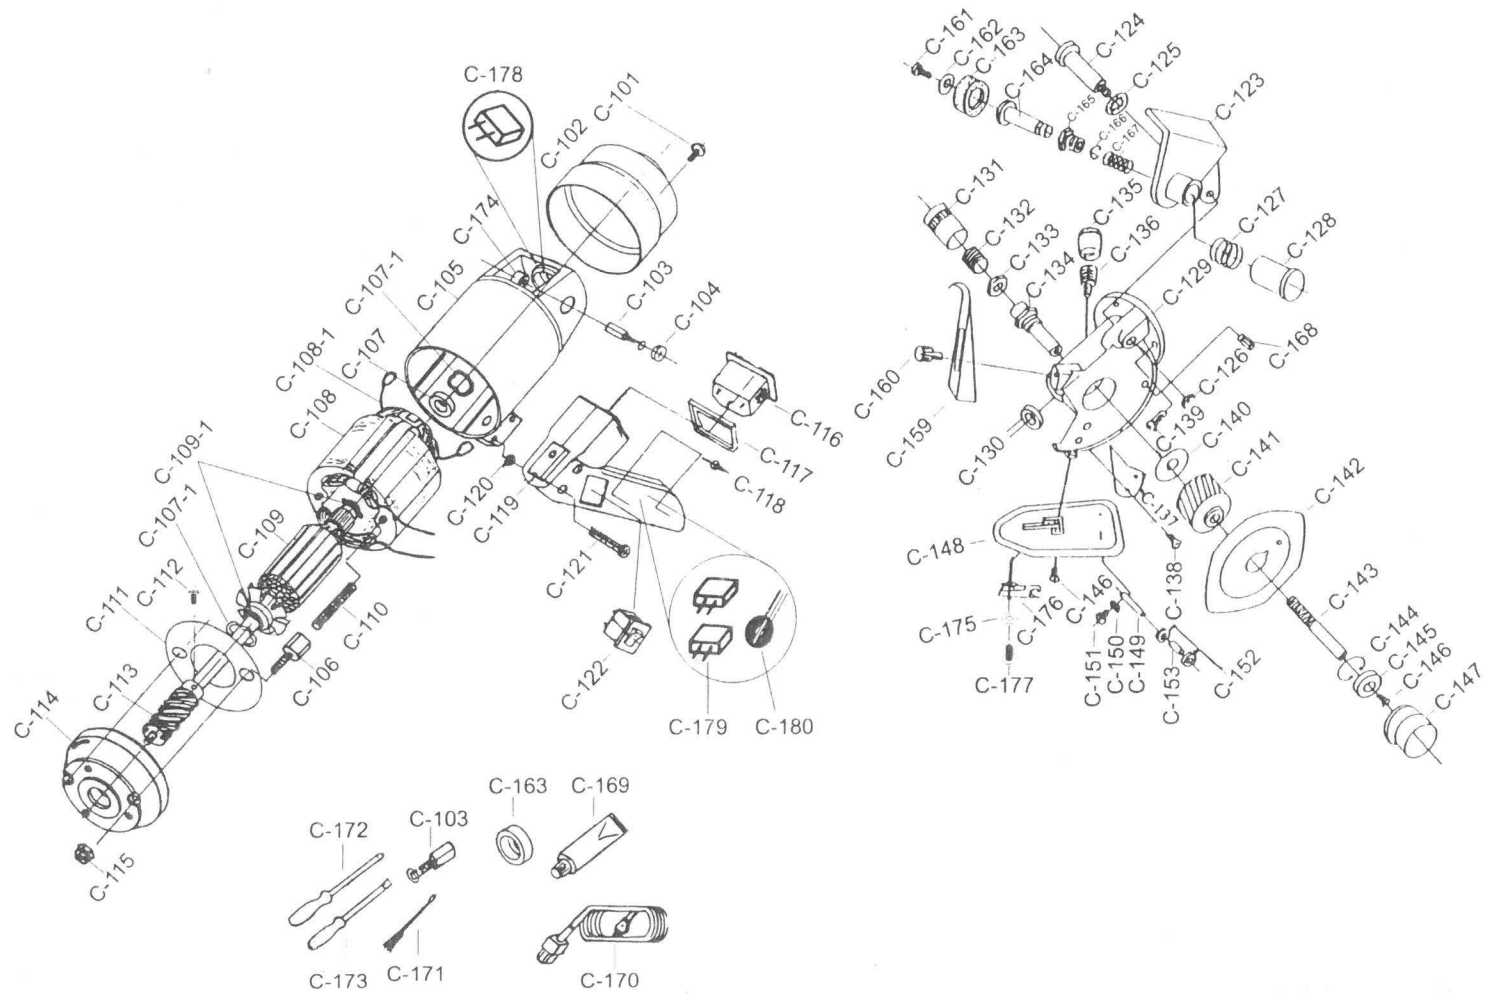

# 3½ (90MM) WITH COUNTER KNIFE PARTS ASSEMBLY & ACCESSORIES